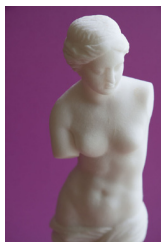

VENUS, 2011
PRINTED 2014.
ARCHIVAL PIGMENT PRINT MOUNTED ON DIBOND.
22 X 33 IN.
ARTIST PROOF, SIGNED EN RECTO.
$2000
LIMITED EDITION OF 10.