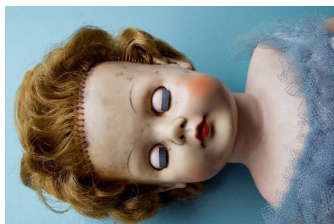

SAMMI, 2009
PRINTED 2009.
ARCHIVAL PIGMENT PRINT MOUNTED ON DIBOND.
27 X 40 IN.
ARTIST PROOF, SIGNED EN RECTO.
$3000
LIMITED EDITION OF 10.